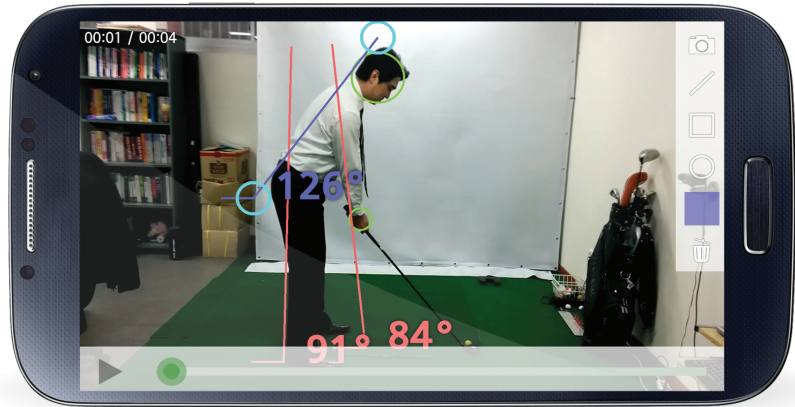

04 BIRDIEWITH - e yardage book

Mobile application

Smart individual optimization BIRDIEWITH mobile service

Swing shooting & analysis	<ul style="list-style-type: none"> • Video recording and playback comparison (single/split mode) • Swing analysis tools: swing angle, check the trajectory
Score management	<ul style="list-style-type: none"> • Scores and Statistics service management
Course & Strategy information	<ul style="list-style-type: none"> • Course basic information, voice support of the remaining distance, targeting information (course, green) guide
Mobile reservation	<ul style="list-style-type: none"> • Simple confirmation is possible by interlocking the golf reservation to web and mobile.

distance data

hall/move button

Swing confirmation coaching

swing confirmation coaching

swing list

A service to compare and analyze after shooting one self's swing feature. Confirmation coaching service to contribute the swing improvement through a single video analysis and a comparison analysis of 2 video at same time.