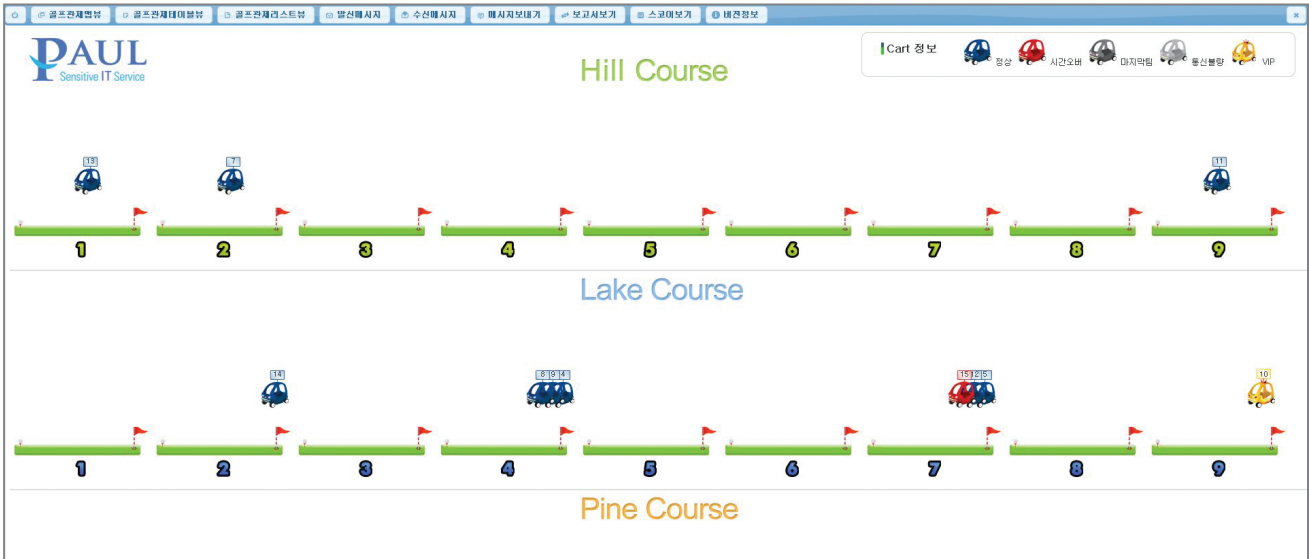

03 BIRDIEWITH - Smart golf game control

Smart golf game control

Game control	<ul style="list-style-type: none"> Technology : real-time game control through GPS (location information system) + LBS (geographical information system) Service to know the current progress state through the game information and course information, and member information.
Course management	<ul style="list-style-type: none"> Golf course information and targeting tips, driving distance measurement, providing green information.
Food and Beverage management	<ul style="list-style-type: none"> Convenient service to pre-order and manage the food and beverage.
BIRDIE Talk	<ul style="list-style-type: none"> A chatting service through a smartphone enables to chat between caddy, conversation between caddy and control center.
Mobile reservation	<ul style="list-style-type: none"> Simple confirmation is possible by interlocking the golf reservation to web and mobile.

Game control

- **Golf control map view** : A map view to grasp the overall status including cart location information and weather information.

- **Golf control table view** : A table view enable to check the game process status at real-time through grasping the cart location per each hole.