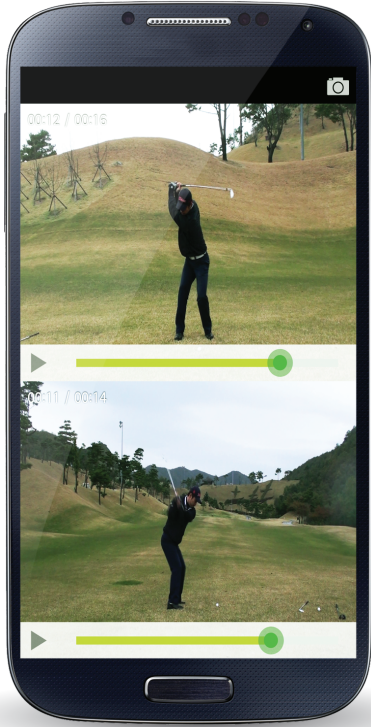

04 BIRDIEWITH - e yardage book

Mobile application

Smart individual optimization BIRDIEWITH mobile service

Swing shooting & analysis	<ul style="list-style-type: none"> • Video recording and playback comparison (single/split mode) • Swing analysis tools: swing angle, check the trajectory
Score management	<ul style="list-style-type: none"> • Scores and Statistics service management
Course & Strategy information	<ul style="list-style-type: none"> • Course basic information, voice support of the remaining distance, targeting information (course, green) guide
Mobile reservation	<ul style="list-style-type: none"> • Simple confirmation is possible by interlocking the golf reservation to web and mobile.

distance data

hall/move button

Swing confirmation coaching

swing confirmation coaching

swing list

A service to compare and analyze after shooting one self's swing feature. Confirmation coaching service to contribute the swing improvement through a single video analysis and a comparison analysis of 2 video at same time.