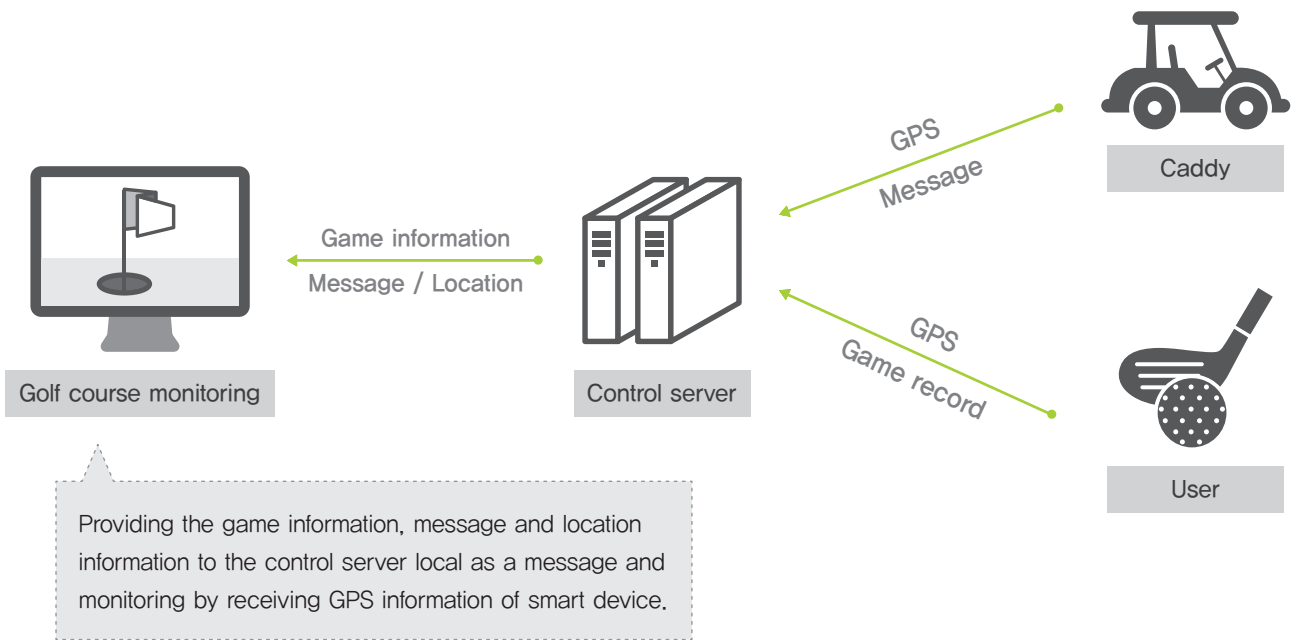

Process (System configuration)

Golf course management

Golf course management	• Game progress (control) • Course management • Food and beverage management • BIRDIE Talk • Customer/caddy management	Mobile application	• Electronic yardagebook (voice guidance) • Swing analysis • Score management • Course&Strategy information • Mobile reservation